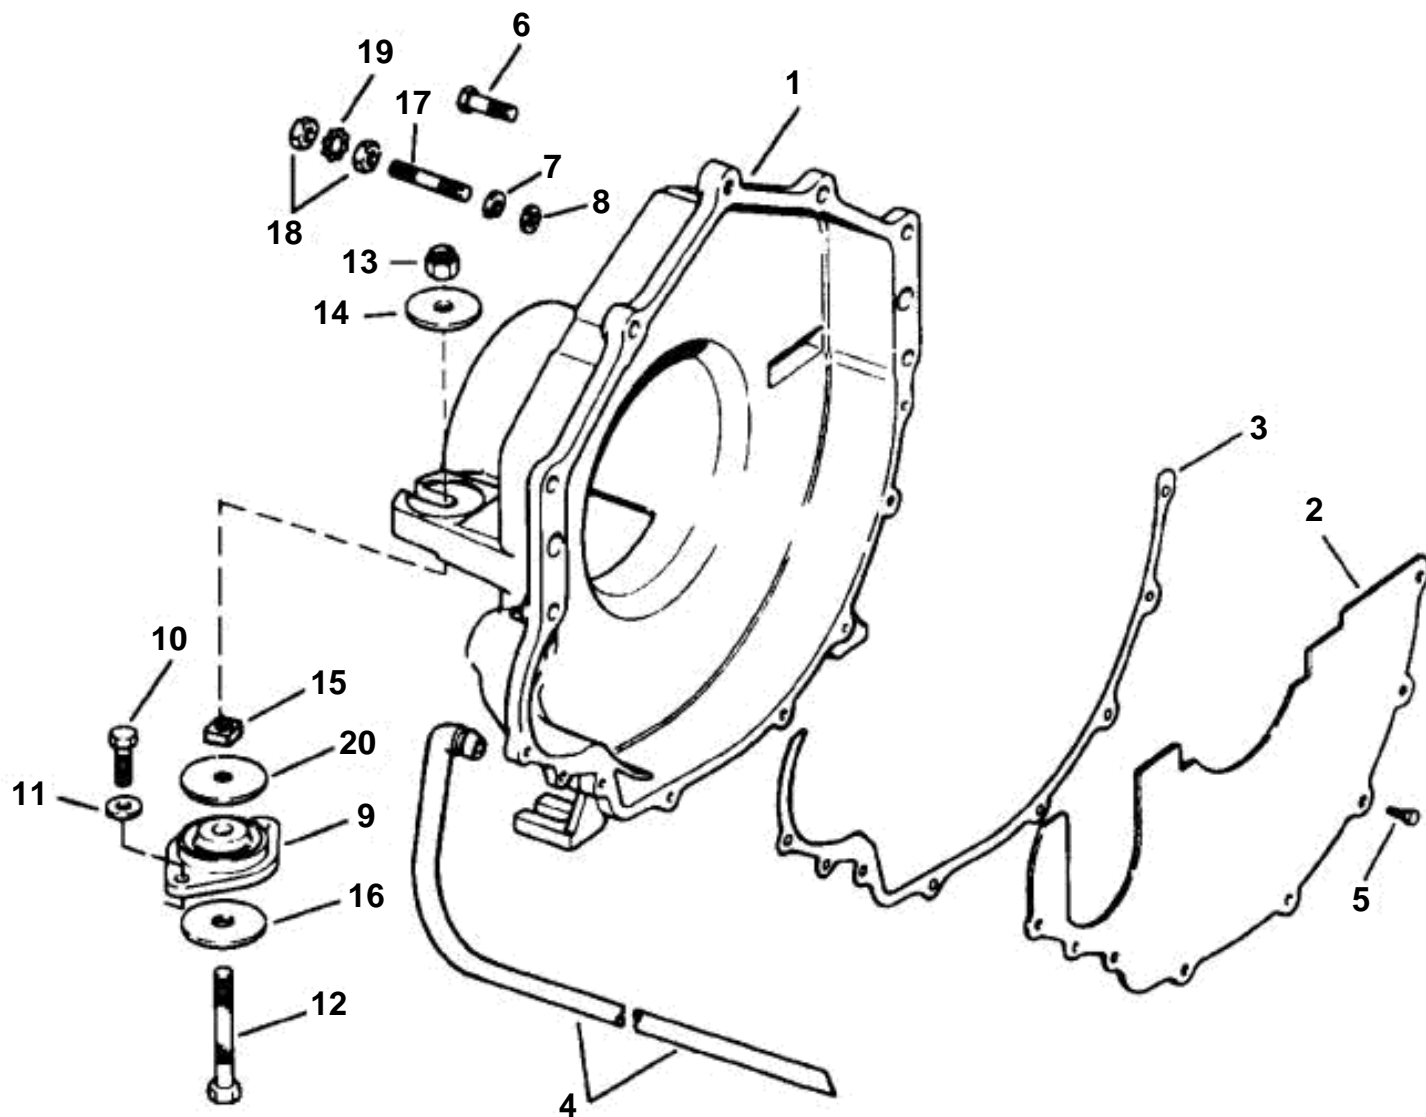

# FLYWHEEL HOUSING AND MOUNTS

REF	PART NO.	QTY	DESCRIPTION	NOTES
1	3853457	1	Flywheel housing	
2	3854901	1	Inspection cover, Flywheel	
3	3853002	1	Gasket, Flywheel hsg	Part of engine gasket kit
4	3852832	1	Hose, Flywheel hsg	
5	3852421	7	Screw, Flywheel cover to hsg	
6	3853326	1	Screw, Flywheel hsg to engine	
7	3852002	1	Lock washer, Ground stud, flywheel hsg	Starboard
8	3852058	1	Washer, Ground stud, flywheel hsg	
9	3853806	1	Rubber cushion	
10	959968	4	Screw, Rear mount to transom plate	
11	3852155	4	Washer, Rear mount to transom plate	
12	3850930	2	Screw, Rear mount	
13	3850929	2	Nut, Rear mount	
14	3852540	2	Washer, Rear mount to flywheel hsg	
15	3852539	2	Nut	
16	3852542	2	Washer	
17	3850571	1	Stud, Flywheel hsg to engine	Ground
18	3852065	2	Nut, Terminal to ground stud, flywheel hsg	
19	3852070	1	Washer, Ground stud, flywheel hsg	Starboard
20	3852622	2	Washer, Rear mount	